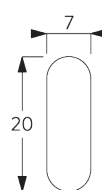

SYSTEM SPECIFICATIONS

A. SYSTEM DIMENSIONS

3 m

60 cm

3 m

9 m²

4.5 kg

B. PROFILE

Profile information

SG 2321
Profile

SG 8214
Profile ø 18 mm

SG 2004
Bottom bar 20x7 mm

SG 2135
Rod steel ø 3 mm

SG 2137
Rod fiberglass ø 4 mm

C. HOW TO MEASURE

- A: System width
- B: System height
- C: Chain height
- D: Safety retainer SG 10731 min. 150 cm above floor