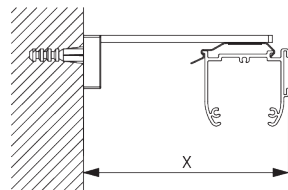

Profile information

SG 2321
Profile

SG 8214
Profile ø 18 mm

SG 2004
Bottom bar 20x7 mm

SG 2135
Rod steel ø 3 mm

SG 2137
Rod fiberglass ø 4 mm

C. HOW TO MEASURE

- A: System width
- B: System height
- C: Chain height
- D: Safety retainer SG 10731 min. 150 cm above floor

FITTING

A. FITTING INFORMATION

For detailed fitting information, visit the Silent Gliss website.

Fixing points

B. CEILING FITTING

Bracket SG 2616

SG 2616
Bracket

C. WALL FITTING

Smart Fix

Smart Fix SG 11200 - SG 11205 and bracket SG 2616:
Screw SG 10395 (M4x6) needed.

Square Smart Fix SG 11210 - SG 11215 and bracket SG 2616:
Screw SG 10395 (M4x6) needed.

Smart Fix	X mm
SG 11200 / SG 11210	70-76
SG 11201 / SG 11211	90-96
SG 11202 / SG 11212	110-116
SG 11203 / SG 11213	130-136
SG 11204 / SG 11214	160-166
SG 11205 / SG 11215	210-216
SG 11154	126-154
SG 11155	156-184
SG 11156	206-234