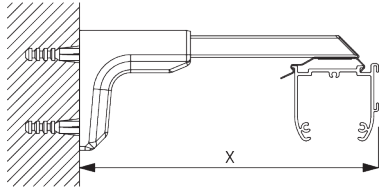

Smart Fix

Smart Fix SG 11200 - SG 11205 and bracket SG 2616:
Screw SG 10395 (M4x6) needed.

Square Smart Fix SG 11210 - SG 11215 and bracket SG 2616:
Screw SG 10395 (M4x6) needed.

Smart Fix	X mm
SG 11200 / SG 11210	70-76
SG 11201 / SG 11211	90-96
SG 11202 / SG 11212	110-116
SG 11203 / SG 11213	130-136
SG 11204 / SG 11214	160-166
SG 11205 / SG 11215	210-216
SG 11154	126-154
SG 11155	156-184
SG 11156	206-234

Universal Smart Fix SG 11154 - SG 11156 and bracket SG 2616:

Screw SG 10492 (M4x8) needed.

SG 2616
Bracket

SG 10395
Pan head screw M4x6

SG 10492
Pan head screw M4x8

SG 11200
Smart Fix 60 mm

SG 11201
Smart Fix 80 mm