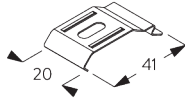

SG 2616
Bracket

SG 10395
Pan head screw M4x6

SG 10492
Pan head screw M4x8