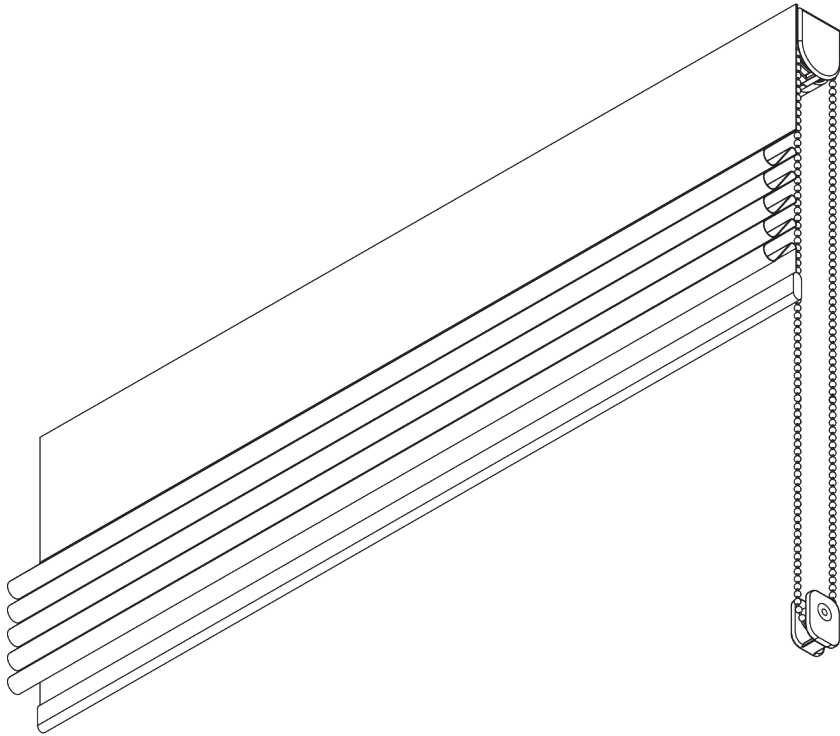

SG 2330

PRODUCT INFORMATION

- **Operation:** chain
- **Range:** S - M
- **Fitting:** ceiling, wall
- **Colours:** white RAL 9016
- **Fabrics:** refer to Silent Gliss fabric collection

Features:

- 4-to-1 gear drive
- Stainless steel bead chain
- Enclosed headrail

SYSTEM SPECIFICATIONS

A. SYSTEM DIMENSIONS

3 m

60 cm

3 m

9 m²

4.5 kg

B. PROFILE

Profile information

SG 2321
Profile

SG 8214
Profile ø 18 mm

SG 2004
Bottom bar 20x7 mm

SG 2135
Rod steel ø 3 mm

SG 2137
Rod fiberglass ø 4 mm

C. HOW TO MEASURE

- A: System width
- B: System height
- C: Chain height
- D: Safety retainer SG 10731 min. 150 cm above floor