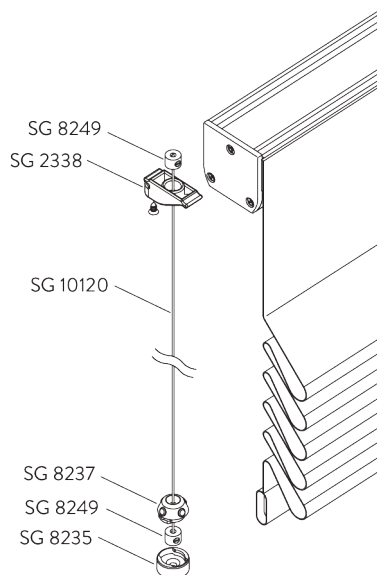

- A: Loop tape SG 3074
- B: Cord SG 2216
- C: Child safety hook set SG 3164
- D: Hollow hem
- E: Bottom bar SG 2004
- F: Child safety: max. distance 200 mm

Type B (rod)

- A: Hollow hem
- B: Child safety eyelet hard fold SG 3069
- C: Rod SG 2135
- D: Cord SG 2216
- E: Child safety hook set SG 3164

Type C (rod)

A: Child safety eyelet set SG 3161

B: Rod SG 2135 / SG 2137

C: Cord SG 2216

D: Child safety hook set SG 3164

E: Option: rod SG 2135 / SG 2137 can be installed to room side

B. SIDE GUIDES

Additional parts:

- 2x SG 2338 Side guide wire holder
- 2x SG 8235 Side guide wire base short
- 2x SG 8237 Side guide wire holder
- 4x SG 8249 Side guide device
- 2x SG 10120 Side guide wire \varnothing 0.9 mm

Note:

- Up to 15° from vertical

PARTS

A. STANDARD PARTS

	SG 2004 Bottom bar 20x7 mm
	SG 2046 Chain wheel
	SG 2047 Driving sleeve
	SG 2216 Cord \varnothing 0.85 mm
	SG 2221 Velcro tape
	SG 2321 Profile
	SG 2322 Pin
	SG 2323 Shell
	SG 2327 Tube adapter
	SG 2336 Support
	SG 2337 End cover
	SG 2539 Tape
	SG 2616 Bracket
	SG 3164 Child safety hook set