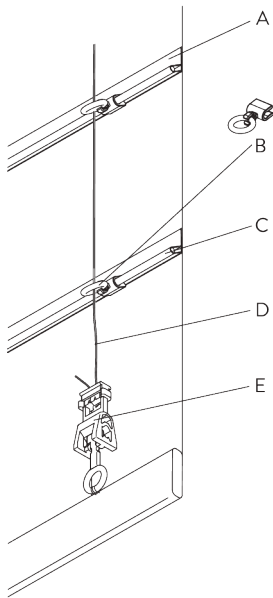

**D. FITTING WITH
SIDE GUIDE
OPTION**

SG 2338

Side guide wire holder

SG 8235

Side guide wire base short

SG 8236

Side guide wire base long

SG 8237

Side guide wire holder

SG 8249

Side guide device

SG 10120

Side guide wire ø 0.9 mm

SYSTEM OPTIONS

A. FABRIC MAKE-UP

Type A (standard)

- A: Loop tape SG 3074
- B: Cord SG 2216
- C: Child safety hook set SG 3164
- D: Hollow hem
- E: Bottom bar SG 2004
- F: Child safety: max. distance 200 mm

Type B (rod)

- A: Hollow hem
- B: Child safety eyelet hard fold SG 3069
- C: Rod SG 2135
- D: Cord SG 2216
- E: Child safety hook set SG 3164

Type C (rod)

A: Child safety eyelet set SG 3161

B: Rod SG 2135 / SG 2137

C: Cord SG 2216

D: Child safety hook set SG 3164

E: Option: rod SG 2135 / SG 2137 can be installed to room side

B. SIDE GUIDES

Additional parts: