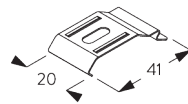

FITTING

A. FITTING INFORMATION

For detailed fitting information, visit the Silent Gliss website.

Fixing points

B. CEILING FITTING

Bracket SG 2616

SG 2616
Bracket

C. WALL FITTING

Smart Fix

Smart Fix SG 11200 - SG 11205 and bracket SG 2616:
Screw SG 10395 (M4x6) needed.

Square Smart Fix SG 11210 - SG 11215 and bracket SG 2616:
Screw SG 10395 (M4x6) needed.

Smart Fix	X mm
SG 11200 / SG 11210	70-76
SG 11201 / SG 11211	90-96
SG 11202 / SG 11212	110-116
SG 11203 / SG 11213	130-136
SG 11204 / SG 11214	160-166
SG 11205 / SG 11215	210-216
SG 11154	126-154
SG 11155	156-184
SG 11156	206-234