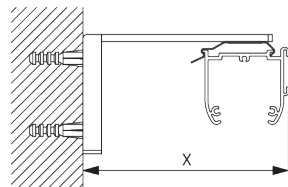

Profile information

SG 2321
Profile

SG 8214
Profile ø 18 mm

SG 2004
Bottom bar 20x7 mm

SG 2135
Rod steel ø 3 mm

SG 2137
Rod fiberglass ø 4 mm

C. HOW TO MEASURE

- A: System width
- B: System height
- C: Chain height
- D: Safety retainer SG 10731 min. 150 cm above floor

FITTING

A. FITTING INFORMATION

For detailed fitting information, visit the Silent Gliss website.

Fixing points

B. CEILING FITTING

Bracket SG 2616

SG 2616
Bracket

C. WALL FITTING

Smart Fix

Smart Fix SG 11200 - SG 11205 and bracket SG 2616:
Screw SG 10395 (M4x6) needed.

Square Smart Fix SG 11210 - SG 11215 and bracket SG 2616:
Screw SG 10395 (M4x6) needed.

Smart Fix	X mm
SG 11200 / SG 11210	70-76
SG 11201 / SG 11211	90-96
SG 11202 / SG 11212	110-116
SG 11203 / SG 11213	130-136
SG 11204 / SG 11214	160-166
SG 11205 / SG 11215	210-216
SG 11154	126-154
SG 11155	156-184
SG 11156	206-234