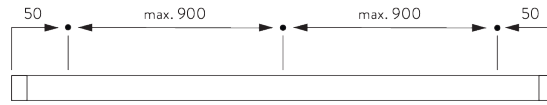

FITTING

A. FITTING INFORMATION

For detailed fitting information, visit the Silent Gliss website.

Fixing points