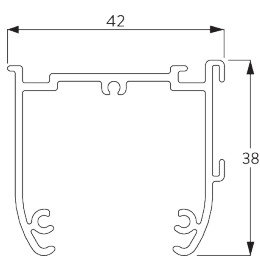

SYSTEM SPECIFICATIONS

A. SYSTEM DIMENSIONS

3 m

60 cm

3 m

9 m²

4.5 kg

B. PROFILE

Profile information

SG 2321
Profile

SG 8214
Profile ø 18 mm

SG 2004
Bottom bar 20x7 mm

SG 2135
Rod steel ø 3 mm

SG 2137
Rod fiberglass ø 4 mm

C. HOW TO MEASURE

- A: System width
- B: System height
- C: Chain height
- D: Safety retainer SG 10731 min. 150 cm above floor