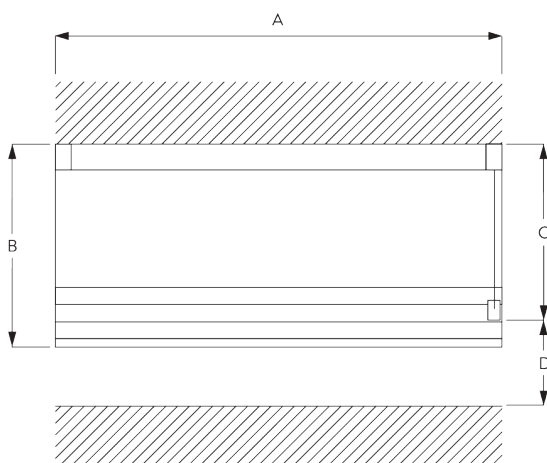

SYSTEM SPECIFICATIONS

A. SYSTEM DIMENSIONS

3 m

60 cm

3 m

9 m²

4.5 kg

B. PROFILE

Profile information

SG 2321
Profile

SG 8214
Profile ø 18 mm

SG 2004
Bottom bar 20x7 mm

SG 2135
Rod steel ø 3 mm

SG 2137
Rod fiberglass ø 4 mm

C. HOW TO MEASURE

- A: System width
- B: System height
- C: Chain height
- D: Safety retainer SG 10731 min. 150 cm above floor