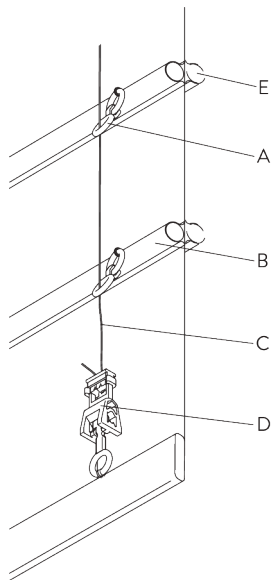

**D. FITTING WITH
SIDE GUIDE
OPTION**

SG 2338

Side guide wire holder

SG 8235

Side guide wire base short

SG 8236

Side guide wire base long

SG 8237

Side guide wire holder

SG 8249

Side guide device

SG 10120

Side guide wire ø 0.9 mm

SYSTEM OPTIONS

A. FABRIC MAKE-UP

Type A (standard)

- A: Loop tape SG 3074
- B: Cord SG 2216
- C: Child safety hook set SG 3164
- D: Hollow hem
- E: Bottom bar SG 2004
- F: Child safety: max. distance 200 mm

Type B (rod)

- A: Hollow hem
- B: Child safety eyelet hard fold SG 3069
- C: Rod SG 2135
- D: Cord SG 2216
- E: Child safety hook set SG 3164

Type C (rod)

A: Child safety eyelet set SG 3161

B: Rod SG 2135 / SG 2137

C: Cord SG 2216

D: Child safety hook set SG 3164

E: Option: rod SG 2135 / SG 2137 can be installed to room side

B. SIDE GUIDES

Additional parts: