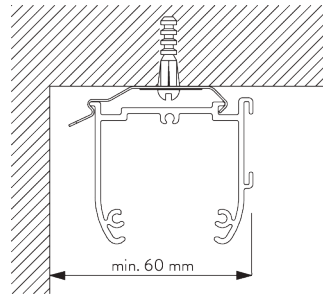

SYSTEM SPECIFICATIONS

A. SYSTEM DIMENSIONS

3 m

60 cm

3 m

9 m²

4.5 kg

B. PROFILE

Profile information

SG 2321
Profile

SG 8214
Profile ø 18 mm

SG 2004
Bottom bar 20x7 mm

SG 2135
Rod steel ø 3 mm

SG 2137
Rod fiberglass ø 4 mm

C. HOW TO MEASURE

- A: System width
- B: System height
- C: Chain height
- D: Safety retainer SG 10731 min. 150 cm above floor

FITTING

A. FITTING INFORMATION

For detailed fitting information, visit the Silent Gliss website.

Fixing points

B. CEILING FITTING

Bracket SG 2616

SG 2616
Bracket

C. WALL FITTING

Smart Fix

Smart Fix SG 11200 - SG 11205 and bracket SG 2616:
Screw SG 10395 (M4x6) needed.

Square Smart Fix SG 11210 - SG 11215 and bracket SG 2616:
Screw SG 10395 (M4x6) needed.

Smart Fix	X mm
SG 11200 / SG 11210	70-76
SG 11201 / SG 11211	90-96
SG 11202 / SG 11212	110-116
SG 11203 / SG 11213	130-136
SG 11204 / SG 11214	160-166
SG 11205 / SG 11215	210-216
SG 11154	126-154
SG 11155	156-184
SG 11156	206-234