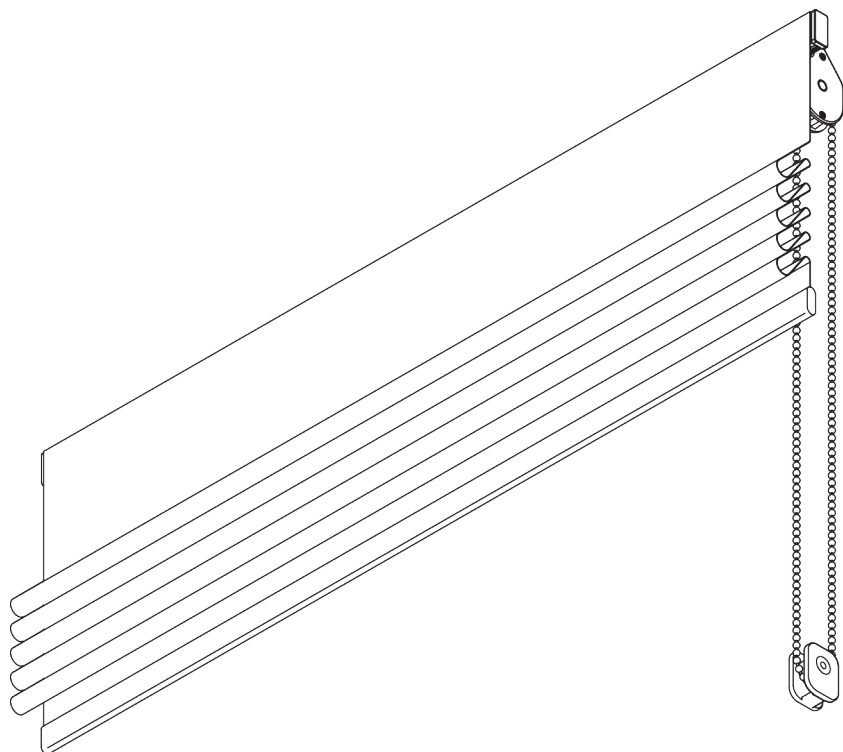

## PRODUCT INFORMATION

- **Operation:** chain
- **Range:** S - M
- **Fitting:** ceiling, wall
- **Colours:** white RAL 9016, anodised aluminum
- **Fabrics:** refer to Silent Gliss fabric collection