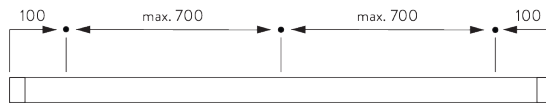

FITTING

A. FITTING INFORMATION

For detailed fitting information, visit the Silent Gliss website.

Fixing points