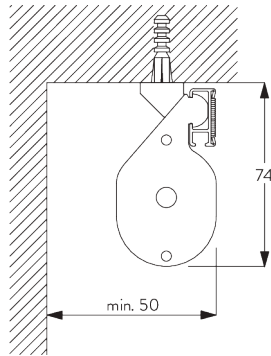

B. CEILING FITTING

Bracket SG 3603